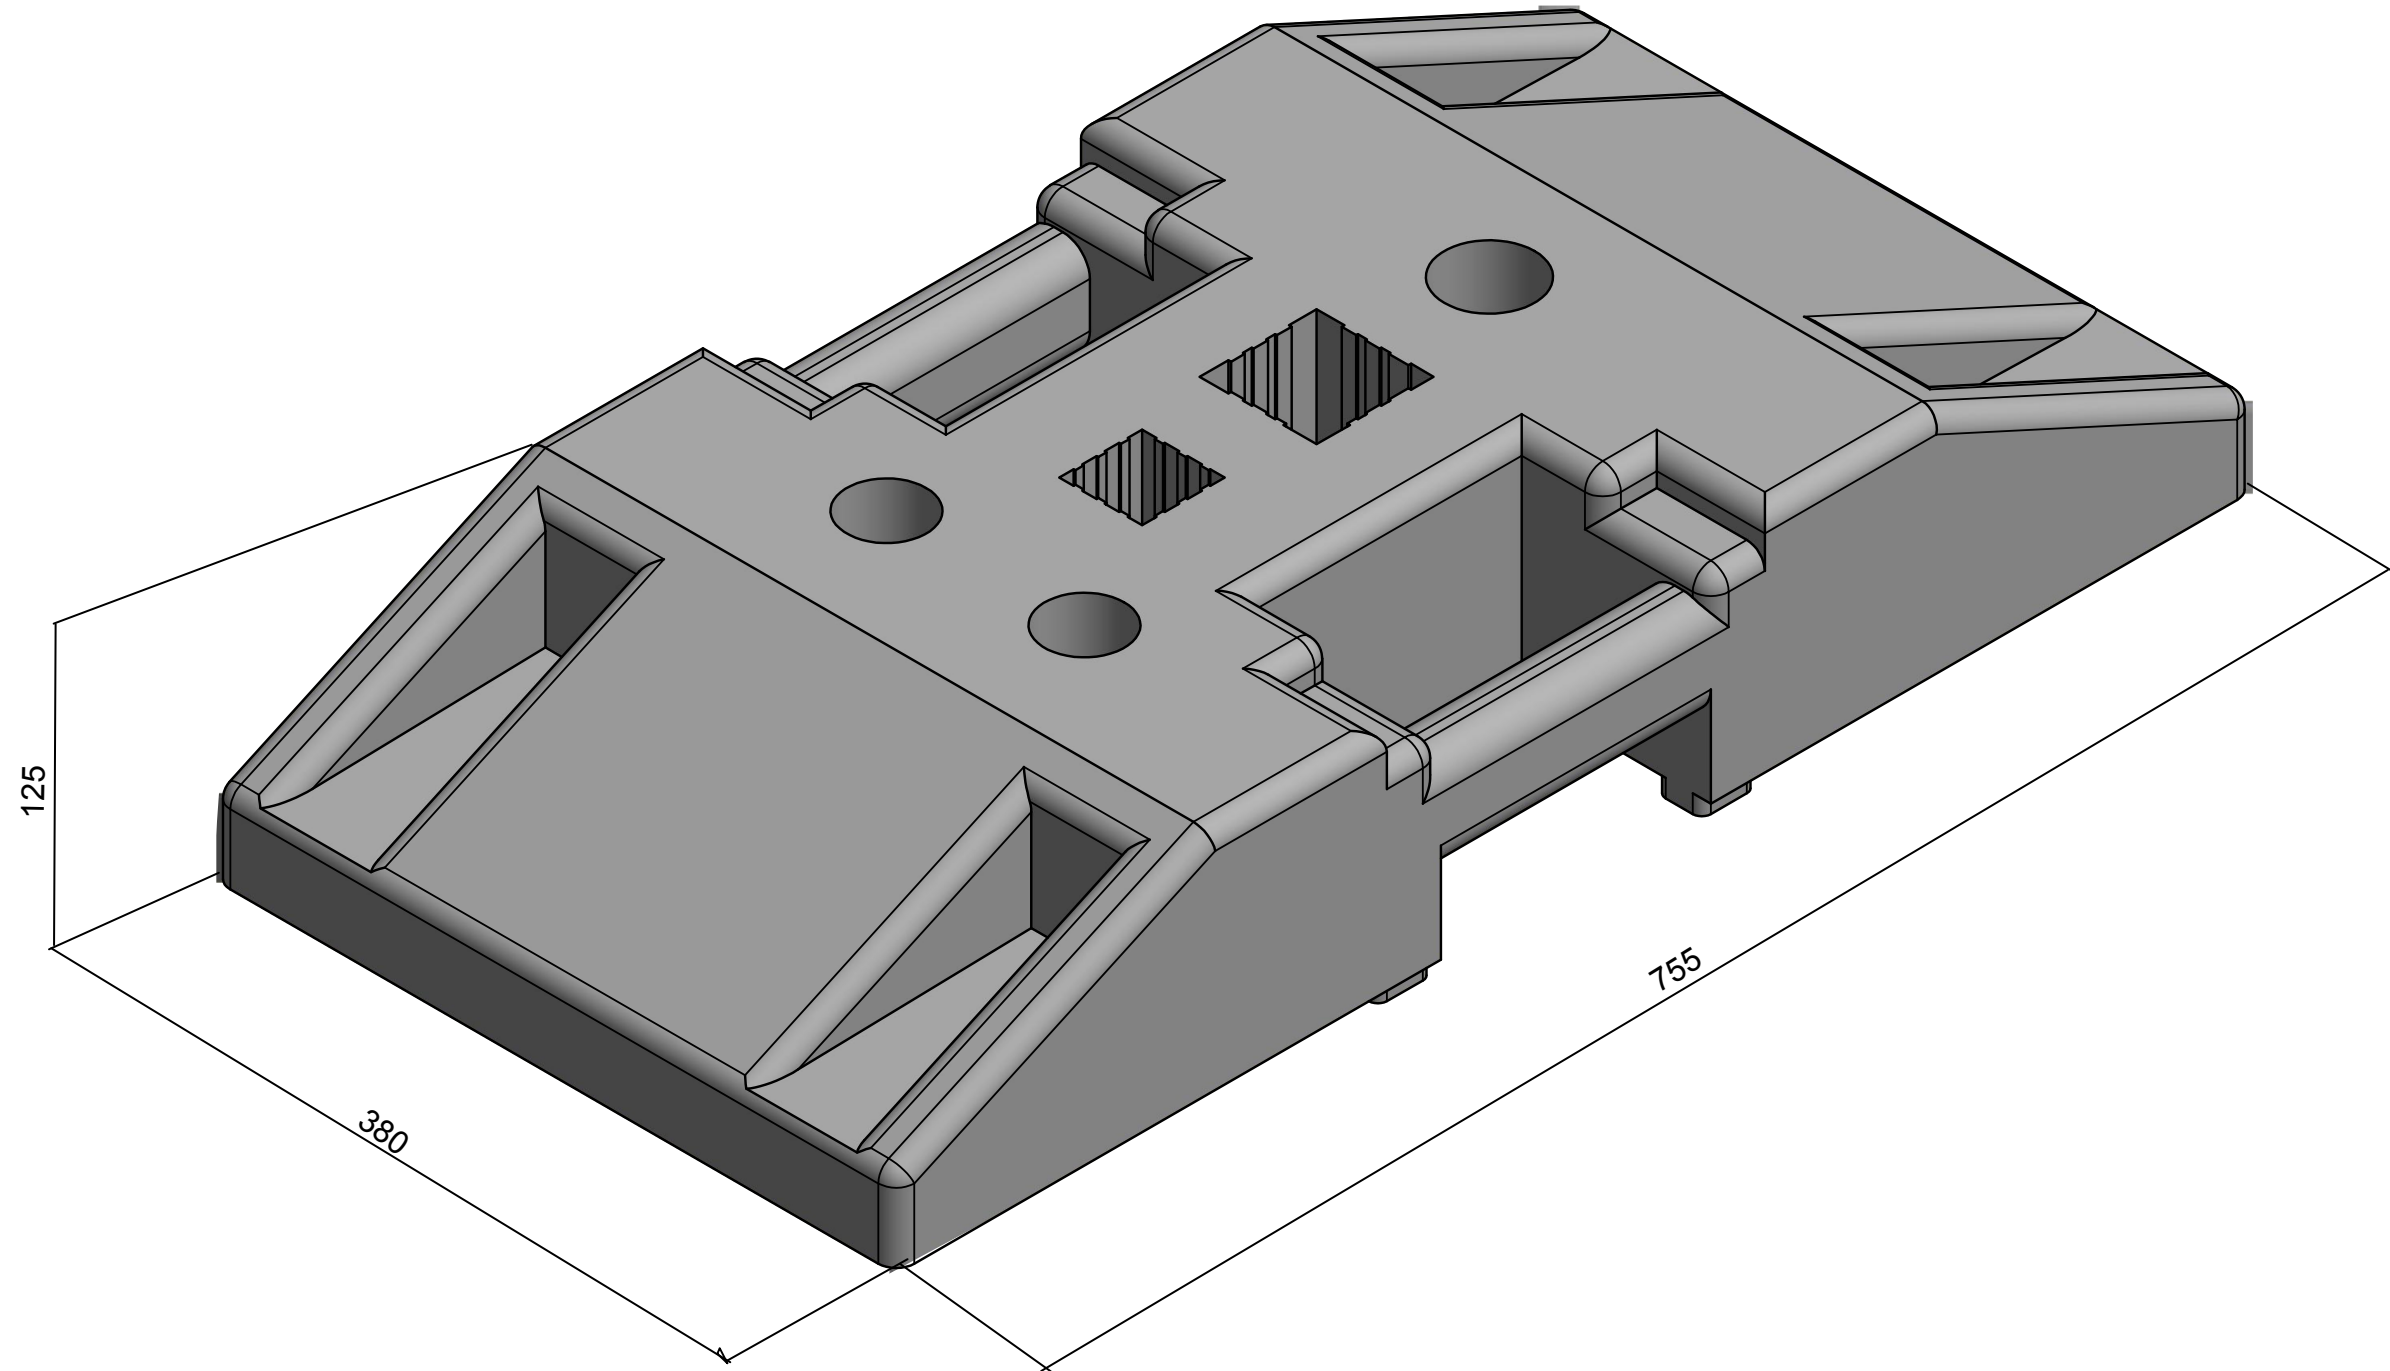

ALL DIMENSIONS IN MILLIMETERS

TITLE: K1 FUSS					
DRAWN		NAME			
CHK'D		DATE		WEIGHT: 0,2	
FINISH: HOT DIPPED GALVANISED		TOLERANCE:		CODE: 10006.2	
				Revision	
				SCALE: 1: 10	
				SHEET 1 OF 1	
				A3	