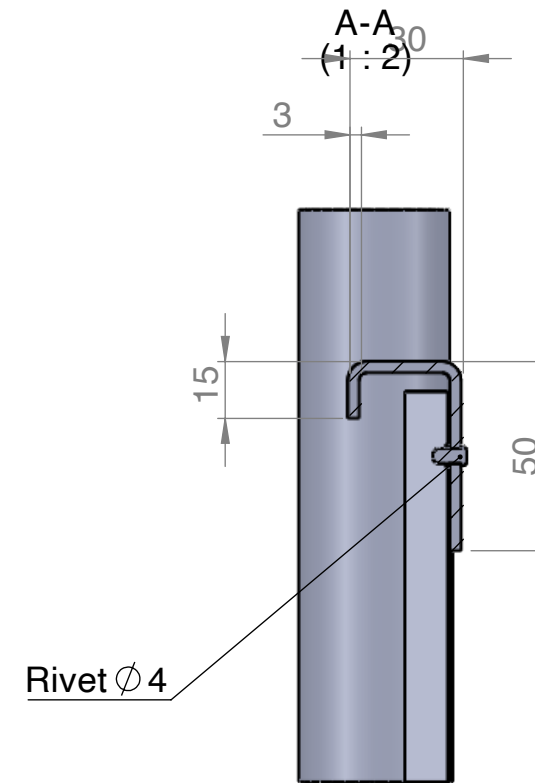

ALL DIMENSIONS IN MILLIMETERS

TITLE: Mobilzaun Profi Geschlossen Vollfeuer

NAME	SIGN	DATE	WEIGHT:
DRAWN BIŃCZAK		16/02/23	36 kg
CHK'D			

FINISH: HOT DIPPED GALVANISED TOLERANCE: ±5%

CODE: 10037 Revision