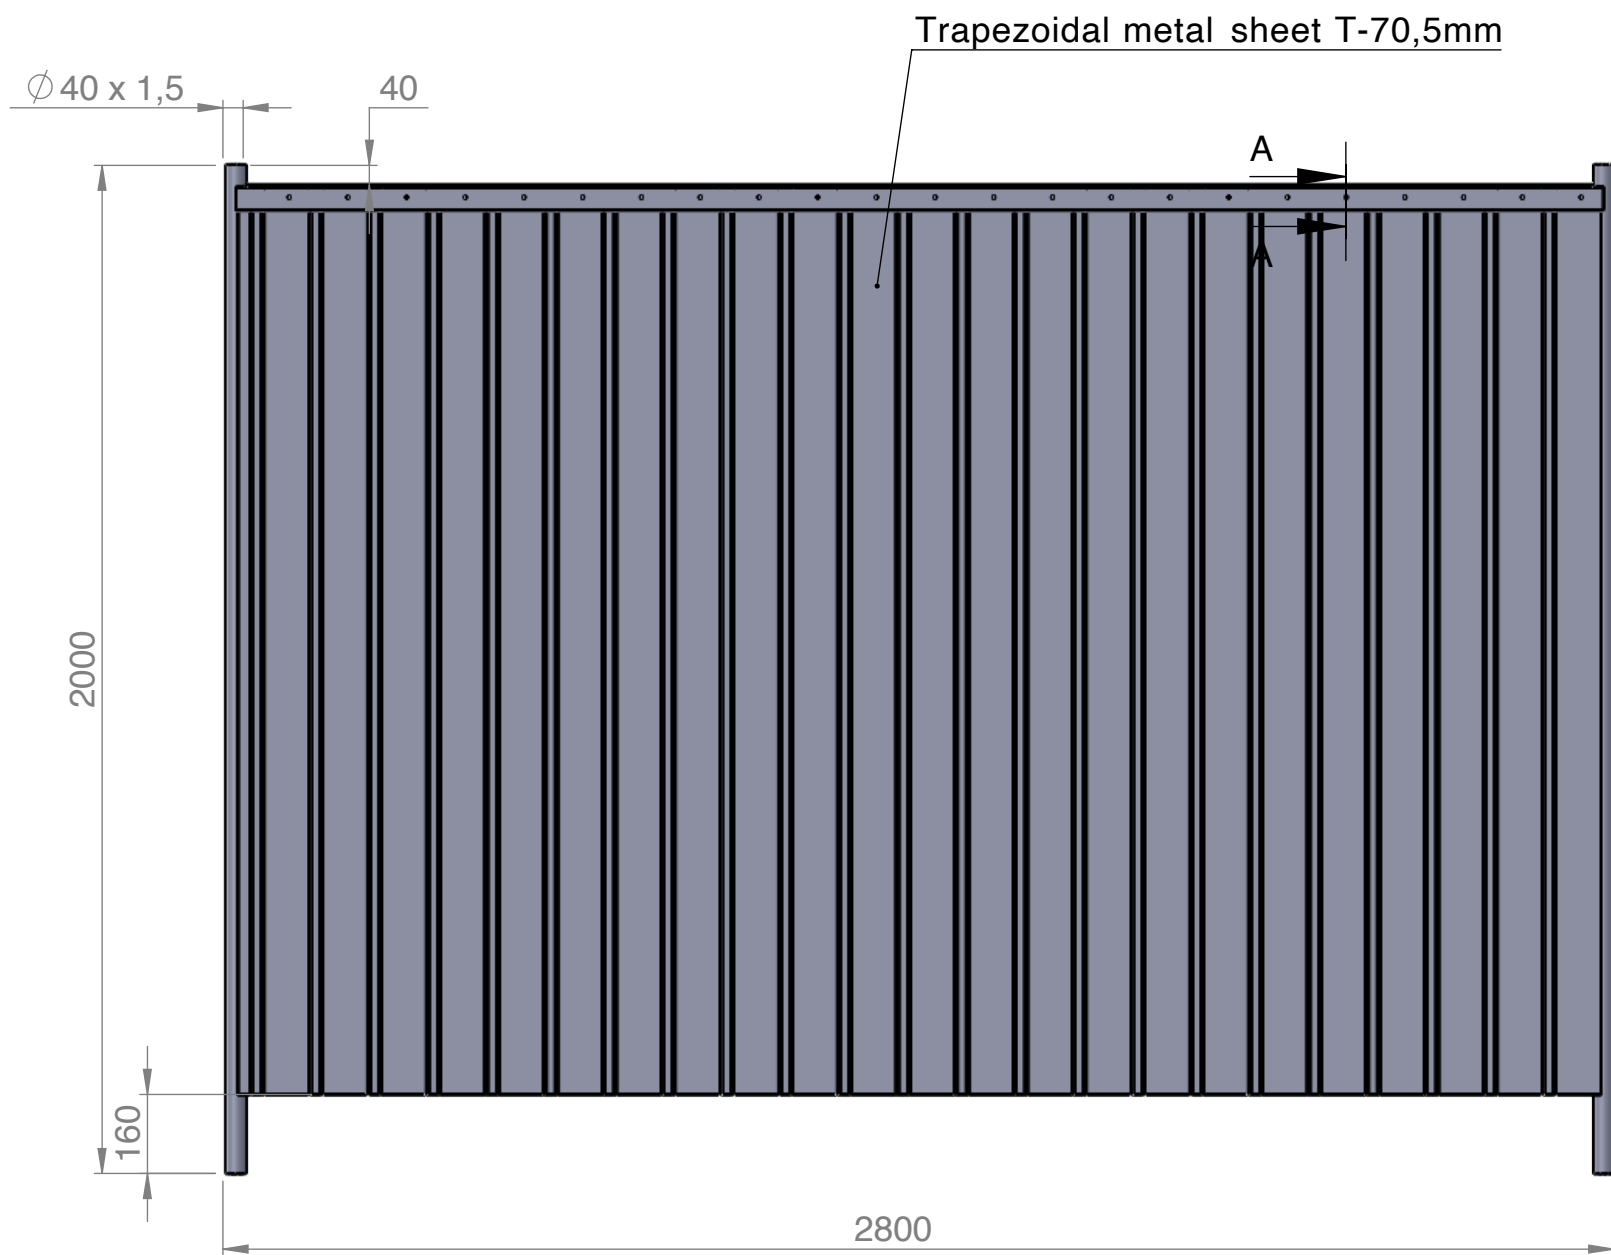

ALL DIMENSIONS IN MILLIMETERS

TITLE: Mobilzaun Profi Geschlossen Vollfeuer

NAME	SIGN	DATE	WEIGHT:
DRAWN BIŃCZAK		16/02/23	36 kg
CHK'D			

FINISH: HOT DIPPED GALVANISED TOLERANCE: ±5%

CODE: 10037 Revision