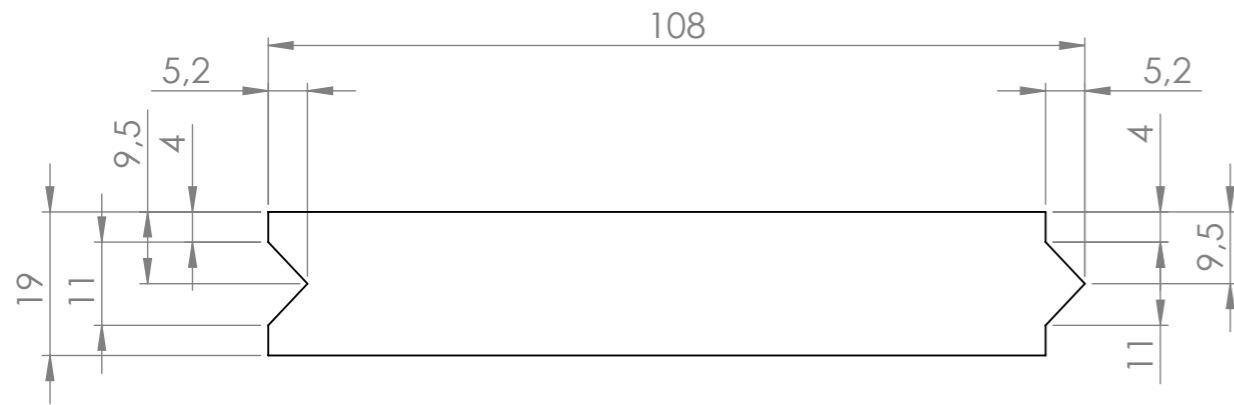

ALL DIMENSIONS IN MILLIMETERS

TITLE: WOOD PIECE 2							
	NAME	SGN	DATE	WEIGHT:			
DRAWN	BINCZAK		08/04/24		TOLERANCE: ±5%	CODE:	Revision
CHK'D							
FINISH:							
SCALE: 1:1					SHEET 1 OF 1		